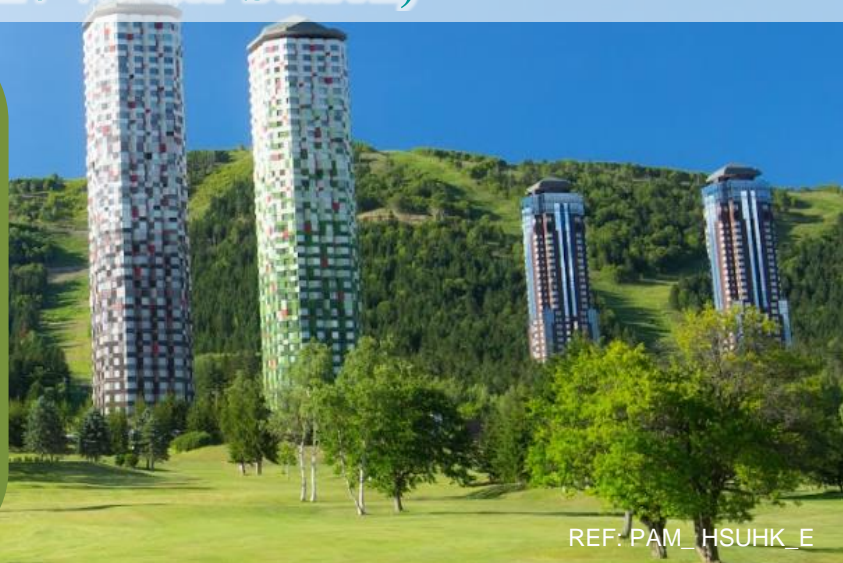

Hoshino Resorts TOMAMU

(Green Season / Winter Season)

「Exclusive offer for HSUHK」

LESS HK$100 per room per night

Hotline: 2830-4888

*Please present your alumni card or alumni membership card when registering

Others Exclusive Offer:

For HK local tours, AVIS Car Rental, Destinations Package, can enjoy 5% discount for the designated number of peoples. Please contact us for more details.

* The above offers are subject to terms and conditions